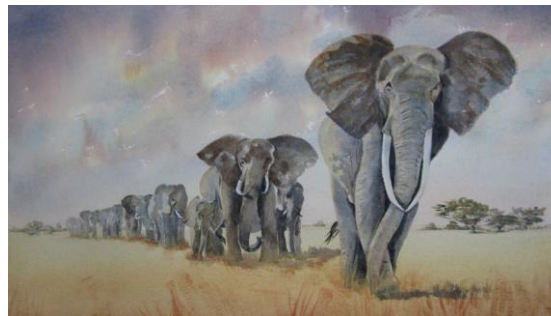

Marching On. Watercolour

SEPTEMBER

With Fosseway Artists
Autumn Exhibition at Nature in Art,
Wallsworth Hall, Twigworth,
Gloucester, GL2 9PA
www.fossewayartists.co.uk
6th – 18th September.
Opening Times: Tuesday - Sunday
10am - 5pm